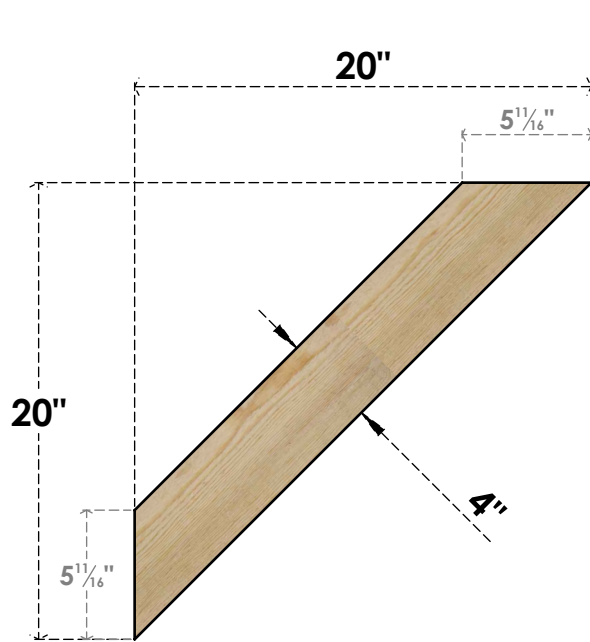

BRC04X20X20TRA00RDF

4"W X 20"D X 20"H TRADITIONAL ROUGH SAWN BRACE, DOUGLAS FIR

SIDE

FRONT

EKENA MILLWORK
2300 WEST MAIN ST.
CLARKSVILLE, TX 75426
TOLL FREE: 866-607-0453
WWW.EKENAMILLWORK.COM

NOTES

1. INSTALLATION TO BE COMPLETED IN ACCORDANCE WITH MANUFACTURER'S SPECIFICATIONS.
2. DRAWING MAY NOT BE TO SCALE
3. THIS DRAWING IS INTENDED FOR DESIGN AND PLANNING PURPOSES ONLY.
4. ALL INFORMATION CONTAINED HEREIN WAS CURRENT AT THE TIME OF DEVELOPMENT BUT MUST BE REVIEWED AND APPROVED BY THE PRODUCT MANUFACTURER TO BE CONSIDERED ACCURATE.
5. PRODUCTS ARE NOT KILN DRIED. THIS ITEM IS UNIQUE AND WILL CONTAIN THE NATURAL VARIATIONS THAT THE WOOD SPECIES OFFERS. THIS MAY RESULT IN VARIATIONS UP TO 1/4"